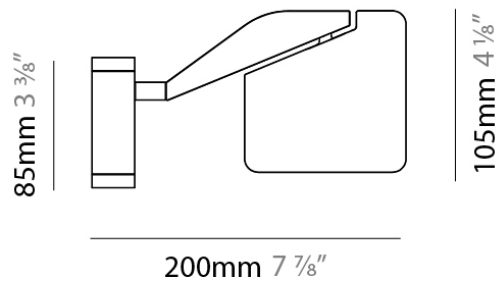

JACKIE SURFACE

D83410-TIM

PROJECT	
TYPE	
NOTES	
QUANTITY	
DATE	

GENERAL

Series: Jackie
Brand: Panzeri
Division: Design
Mounting Type: Surface
Mounting Location: Wall
Subcategory: Task

PHYSICAL

Shape: Abstract
Length (mm): 105
Length (in): 4 1/8
Width (mm): 105
Width (in): 4 1/8
Height (mm): 105
Height (in): 4 1/8
Extension (mm): 200
Extension (in): 7 7/8
Light Distribution: Adjustable / Direct
Weight (kg): 0.525
Weight (lbs): 1.157
Diffuser: Acrylic - satin finish
Fixture Material: Aluminum Die Cast

ELECTRICAL

Lamp Type: LED
Input Wattage (W): 10
Total Output Wattage (W): 8
Dimming: 5-Step Touch Dimming
Driver Included: Yes
Driver Location: Integrated
Driver Type: Constant Current 120Vac
Driver Class: Class 2
Input Voltage (V): 120
Output Voltage (V): 24

LED

Number of LEDs: 1
Color Temperature (°K): 3000
Max. Delivered Lumen (lm): 526
Nominal Lumen (lm): 600
CRI: >90 CRI
Efficiency (%): 87.667
Efficacy (lm/w): 52.6
Lamp Life (hrs): 50000

OPTICAL

Optic°: Diffused

RATINGS AND CERTIFICATIONS

Certified By: CSA Certified to UL and CSA Standards
IP rating: IP40